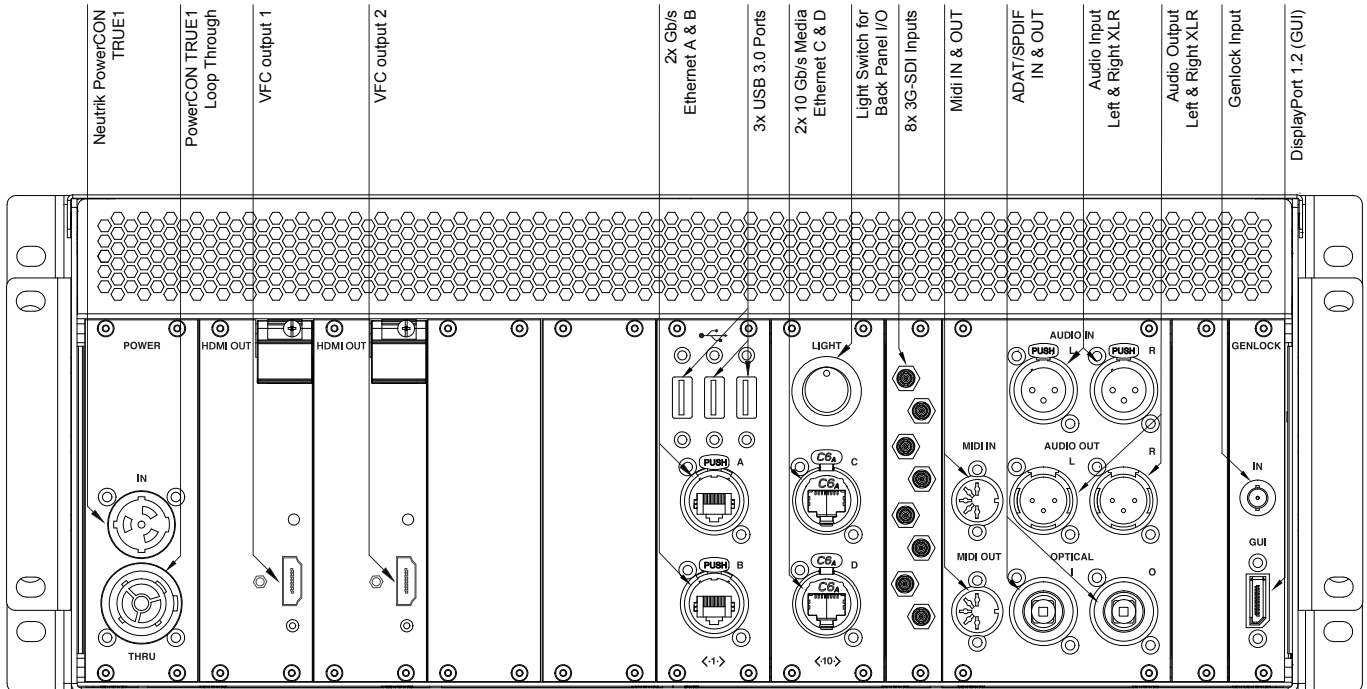

gx 2c specs

Hardware specifications

Voltage:

100-240V, 50-60Hz

Power Consumption:

720VA @ 240V, 50Hz (max)

Operating System:

Windows Enterprise SAC

CPU:

Intel® Xeon® Quad-Core 3.7Ghz

Memory:

64GB DDR4 RAM

Environmental Tolerances:

Temperature: 5-35°C (40°-95°F)

Humidity: 5%-95% (non-condensing)

Altitude: 0-8850 ft (0-2700m)

Mounting System:

4U 19" rack mount

Audio:

RME Professional

OS:

2x 80GB SSD

(Internal System Drive, Restore Drive)

Storage:

3.84TB SSD

System connectivity I/O

Video Output:

1x DisplayPort 1.2 (GUI)

2x VFC Output Slots

Ships standard with HDMI 2.0 VFC cards

Different Video Format Conversions cards also available, refer to VFC Specifications

Video Input:

8x 3G-SDI or 2x 2160p (Quad Split)
(HD-BNC connectors)

Analogue Audio:

2x Balanced XLR Output

2x Balanced XLR Input

1x 1/4" Headphones Jack

Digital Audio:

ADAT/SPDIF I/O

MIDI:

1x In, 1x Out

General Network:

1x Gigabit LAN

Artnet:

1x Gigabit LAN

Media Network:

2x 10Gb/sec LAN

Data/Peripherals:

5x USB 3.0

Video Sync:

BNC Genlock