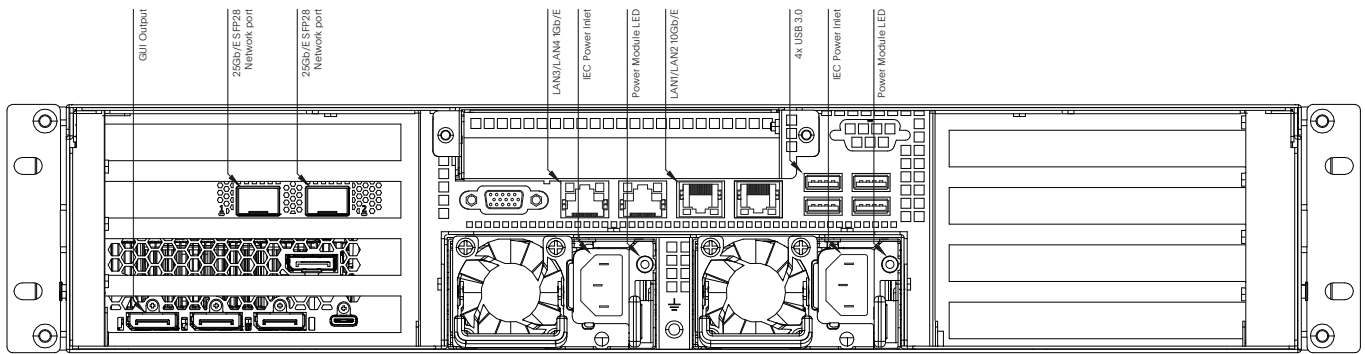

rx specs

Hardware specifications

Voltage:

100-240VAC, 50-60Hz

Power Consumption:

2000W

Operating System:

Windows® 10 IoT Enterprise SAC

CPU:

Intel® Xeon® Silver 3.2Ghz

Memory:

48GB DDR4 RAM

Environmental Tolerances:

Temperature: 5-30°C (40°-86°F)

Humidity: 20%-80% (non-condensing)

Altitude: 0-8850 ft (0-2700m)

Mounting System:

2U 19" rack mount

Media Storage:

1× 1.8TB NVMe SSD

Secondary Expandable Storage:

Up to 8× 2.5" SATA/SAS HDD

System connectivity I/O

Video Output:

1× Displayport 1.4 (GUI)

General Network:

2× 1Gb/sec Ethernet

2× 10Gb/sec Ethernet

High Speed Network:

2× 25Gb/sec Ethernet

Data/Peripherals:

4× USB 3.0