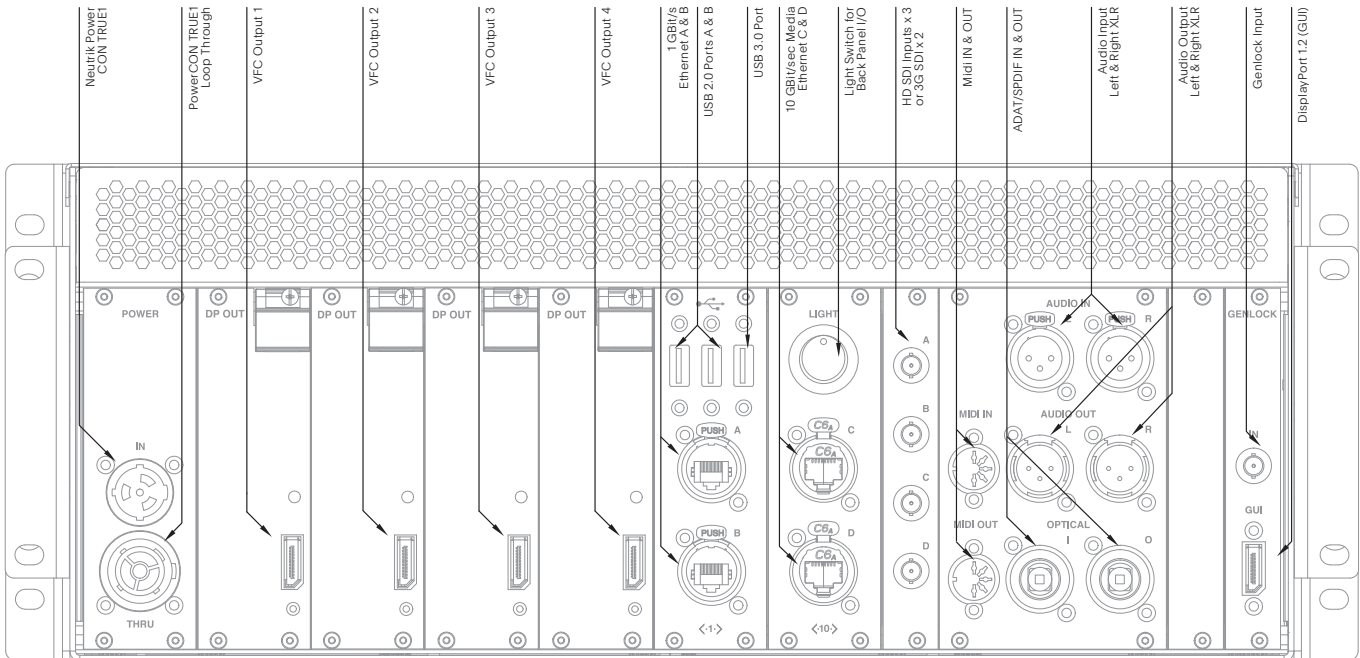

4x4pro specs

Hardware specifications

Voltage: 100-240V, 50-60Hz

Power Consumption:

800W @ 110V (normal)

1000W @ 110V (max)

Operating System: Windows 8.1

Embedded Pro

CPU: Dual Intel® Xeon® Hexa-Core 3.5Ghz

Memory: 32GB DDR3 ECC RAM

Environmental Tolerances:

Temperature: 5-35°C (40°-95°F)

Humidity: 5%-95% (non-condensing)

Altitude: 0-8850 ft (0-2700m)

Mounting System:

4U 19" rack mount

Audio: RME Professional

OS: 2x 80GB SSD

(Internal System Drive, Restore Drive)

Storage: 2TB Removable SSD RAID Array (expandable)

System connectivity I/O

Video Output:

1x DisplayPort 1.2 (GUI)

4x VFC Output Slots

Ships standard with DisplayPort 1.2 VFC cards (4096 x 2160 max)

Different Video Format Conversions cards also available, refer to VFC Specifications

Video Input:

4x HD-SDI or 2x 3G-SDI

Analogue Audio:

2x Balanced XLR Output

2x Balanced XLR Input

1x 1/4" Headphones Jack

Digital Audio: ADAT/SPDIF I/O

MIDI: 1x In, 1x Out

General Network: 1x Gigabit LAN

Artnet: 1x Gigabit LAN

Media Network: 2x 10Gb/sec LAN

Data/Peripherals:

2x USB 2.0

3x USB 3.0

Video Sync: BNC Genlock