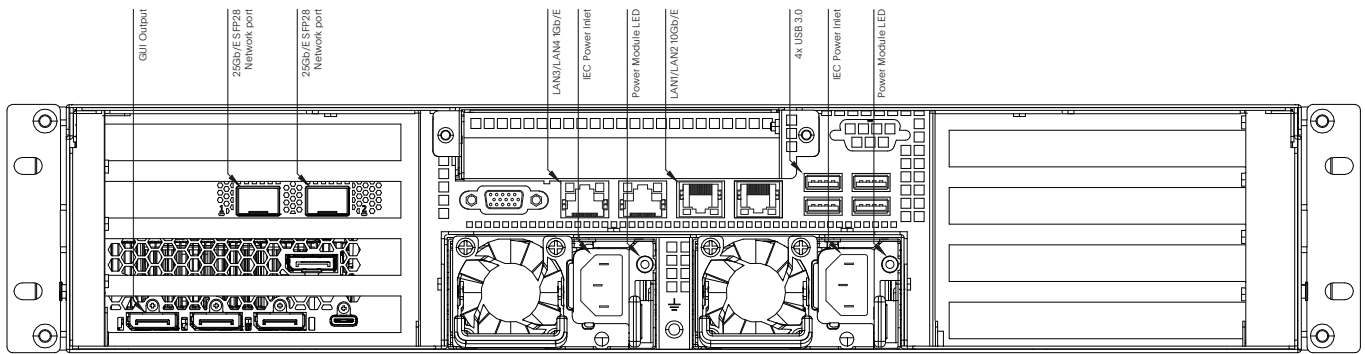

rx specs

Hardware specifications

Voltage:

100-240VAC, 50-60Hz

Power Consumption:

2000W

Operating System:

Windows® 10 IoT Enterprise SAC

CPU:

Intel® Xeon® Silver 3.2Ghz

Memory:

48GB DDR4 RAM

Environmental Tolerances:

Temperature: 5-30°C (40°-86°F)

Humidity: 20%-80% (non-condensing)

Altitude: 0-8850 ft (0-2700m)

Mounting System:

2U 19" rack mount

Media Storage:

1x 1.8TB NVMe SSD

Secondary Expandable Storage:

Up to 8x 2.5" SATA/SAS HDD

System connectivity I/O

Video Output:

1x Displayport 1.4 (GUI)

General Network:

2x 1Gb/sec Ethernet

2x 10Gb/sec Ethernet

High Speed Network:

2x 25Gb/sec Ethernet

Data/Peripherals:

4x USB 3.0