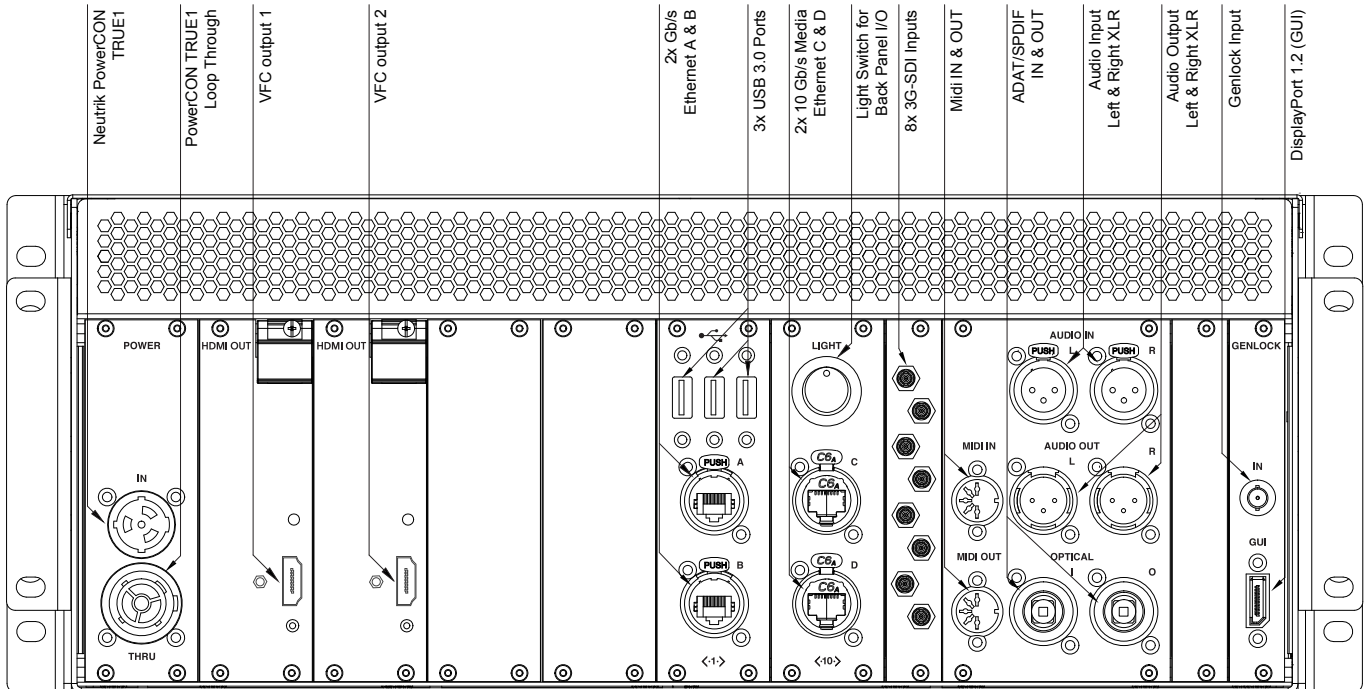

gx 2c specs

Hardware specifications

Voltage: 100-240V, 50-60Hz

Power Consumption:

720VA @ 240V, 50Hz (max)

Operating System:

Windows Enterprise SAC

CPU: Intel® Xeon® Quad-Core 3.7Ghz

Memory: 64GB DDR4 RAM

Environmental Tolerances:

Temperature: 5-35°C (40°-95°F)

Humidity: 5%-95% (non-condensing)

Altitude: 0-8850 ft (0-2700m)

Mounting System:

4U 19" rack mount

Audio: RME Professional

OS: 2× 80GB SSD

(Internal System Drive, Restore Drive)

Storage: 4TB SSD

System connectivity I/O

Video Output:

1× DisplayPort 1.2 (GUI)

2× VFC Output Slots

Ships standard with HDMI 2.0 VFC cards

Different Video Format Conversions cards also available, refer to VFC Specifications

Video Input:

8× 3G-SDI or 2× 2160p (Quad Split)

(HD-BNC connectors)

Analogue Audio:

2× Balanced XLR Output

2× Balanced XLR Input

1× 1/4" Headphones Jack

Digital Audio: ADAT/SPDIF I/O

MIDI: 1× In, 1× Out

General Network: 1× Gigabit LAN

Artnet: 1× Gigabit LAN

Media Network: 2× 10Gb/sec LAN

Data/Peripherals:

5× USB 3.0

Video Sync: BNC Genlock