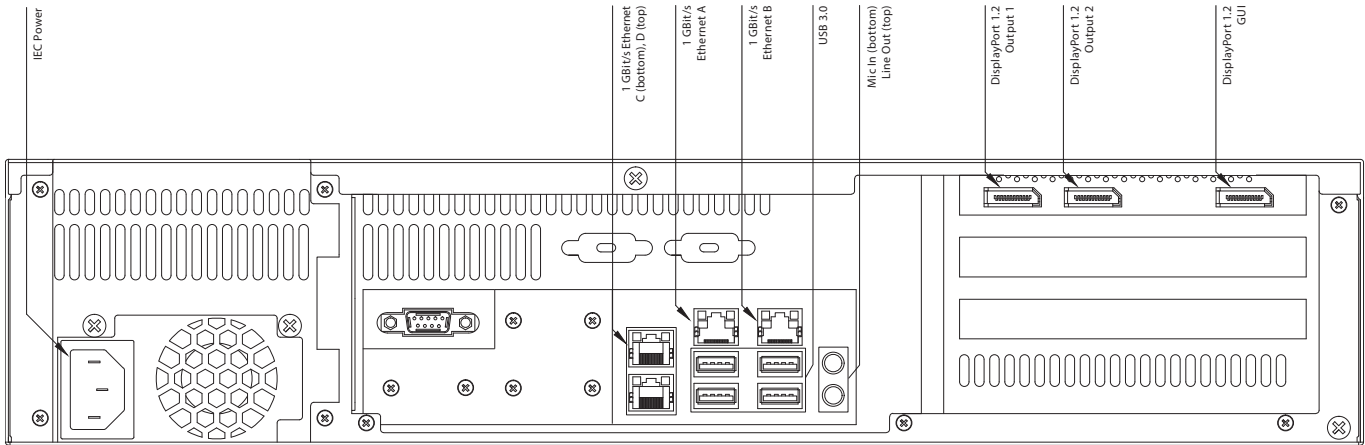

solo specs

Hardware specifications

Voltage: 100-240V, 50-60Hz

Power Consumption:
240VA @ 240V, 50Hz (max), 350W

Operating System: Windows 10 IoT LTSC 2016

CPU: Intel® Xeon® Quad-Core 3.8Ghz

Memory: 8GB DDR4 ECC RAM

Environmental Tolerances:
Temperature: 5-40°C (40°-104°F)
Humidity: 5%-95% (non-condensing)
Altitude: 0-8850 ft (0-2700m)

Mounting System:
2U 19" rack mount

Audio: On-board Audio or Pro Audio

Storage: 1× 150GB SSD
(Internal System Drive)
1× 1920GB SSD

System connectivity I/O

Video Output:

1× Displayport 1.2 (GUI)
2× DisplayPort 1.2 (4096 × 2160 max)

Video Input:

Choice of:
No capture card fitted (default)
or
3× HD-SDI or 2× 3G-SDI
or
2× HDMI (1920 × 1080@60 max)

Ethernet:

Choice of:
4× 1 Gigabit LAN (default)
or
Additional 2× 10Gigabit LAN

Audio In/Out:

Choice of:
On-board audio (default)
1× Mic in
1× Line Out
or
Pro-Audio
2× Balanced XLR In/Out
1× 1/4" Headphones Jack
ADAT/SPDIF I/O
MIDI: 1× In, 1× Out

Data/Peripherals:

2× USB 2.0
4× USB 3.0

Optional configurations

- solo base unit
- solo base unit + SDI capture
- solo base unit + HDMI capture
- solo base unit + SDI capture + Pro Audio
- solo base unit + HDMI capture + Pro Audio
- solo base unit + 10G networking card + Pro Audio